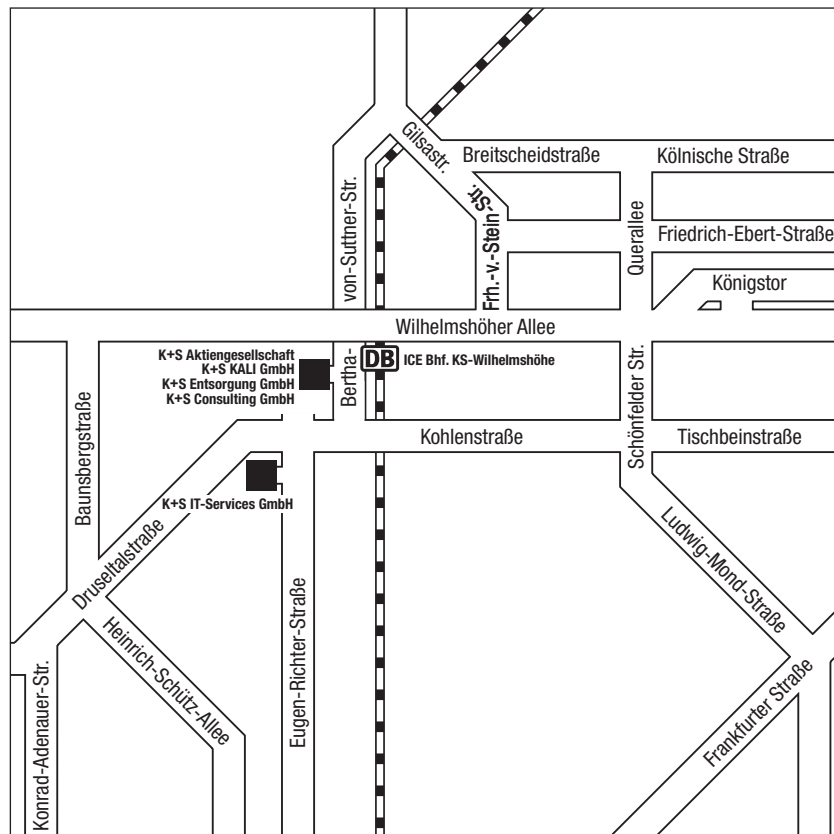

Sites in Kassel

A7, A49

Leave the autobahn at the Kassel Auestadion Exit → keep straight ahead on Ludwig-Mond-Straße and follow the signs to

“Bahnhof Wilhelmshöhe” (Wilhelmshöhe Railway Station) →

Schönfelder Straße → turn left at the traffic lights into Kohlenstraße

→ turn right after the bridge at the Wilhelmshöhe Railway Station into Bertha-von-Suttner-Straße

K+S Aktiengesellschaft

Phone +49 561 9301-0

Fax +49 561 9301-1753

www.k-plus-s.com

K+S KALI GmbH

Phone +49 561 9301-0

Fax +49 561 9301-1753

www.kali-gmbh.com

K+S Entsorgung GmbH

Phone +49 561 9301-1391

Fax +49 561 9301-1714

www.ks-entsorgung.com

K+S Consulting GmbH

Phone +49 561 9301-1777

Fax +49 561 9301-1894

www.ks-consult.com

Bertha-von-Suttner-Straße 7
34131 Kassel

A44

Leave the autobahn at the Kassel Wilhelmshöhe Exit → follow Konrad-Adenauer-Straße in the direction of “Stadtmitte” (City Centre)/

“Bahnhof Wilhelmshöhe” (Wilhelmshöhe Railway Station) → keep

straight ahead on Druseltalstraße following the signs to Stadtmitte/

Bahnhof Wilhelmshöhe → turn left into Bertha-von-Suttner-Straße

K+S IT-Services GmbH

Ludwig-Erhard-Straße 6
34131 Kassel

Telefon 0561 9301-300

Telefax 0561 9301-301

www.k-plus-s.com

KS-Wilhelmshöhe Exit
A44

Autobahn junction
Auestadion
A7, A49