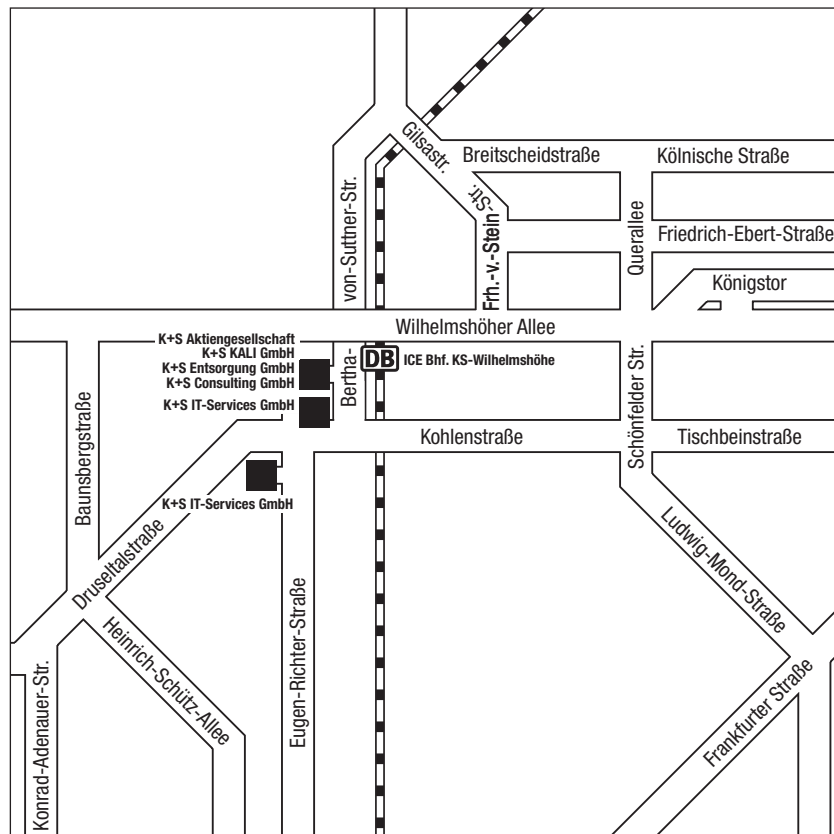

Sites in Kassel

A7, A49

Leave the autobahn at the Kassel Auestadion Exit → keep straight ahead on Ludwig-Mond-Straße and follow the signs to

“Bahnhof Wilhelmshöhe” (Wilhelmshöhe Railway Station) →

Schönfelder Straße → turn left at the traffic lights into Kohlenstraße

→ turn right after the bridge at the Wilhelmshöhe Railway Station into

Bertha-von-Suttner-Straße

K+S Aktiengesellschaft

Phone +49 561 9301-0

Fax +49 561 9301-1753

www.k-plus-s.com

K+S KALI GmbH

Phone +49 561 9301-0

Fax +49 561 9301-1753

www.kali-gmbh.com

K+S Entsorgung GmbH

Phone +49 561 9301-1391

Fax +49 561 9301-1714

www.ks-entsorgung.com

K+S Consulting GmbH

Phone +49 561 9301-1777

Fax +49 561 9301-1894

www.ks-consult.com

Bertha-von-Suttner-Straße 7
34131 Kassel

K+S IT-Services GmbH

Ludwig-Erhard-Straße 6
34131 Kassel

Bertha-von-Suttner-Straße 1
34131 Kassel

Phone +49 561 9301-300

Fax +49 561 9301-301

www.k-plus-s.com

A44

Leave the autobahn at the Kassel Wilhelmshöhe Exit → follow

Konrad-Adenauer-Straße in the direction of “Stadtmitte” (City Centre)/

“Bahnhof Wilhelmshöhe” (Wilhelmshöhe Railway Station) → keep

straight ahead on Druseltalstraße following the signs to Stadtmitte/

Bahnhof Wilhelmshöhe → turn left into Bertha-von-Suttner-Straße

KS-Wilhelmshöhe Exit
A44

Autobahn junction
Auestadion
A7, A49